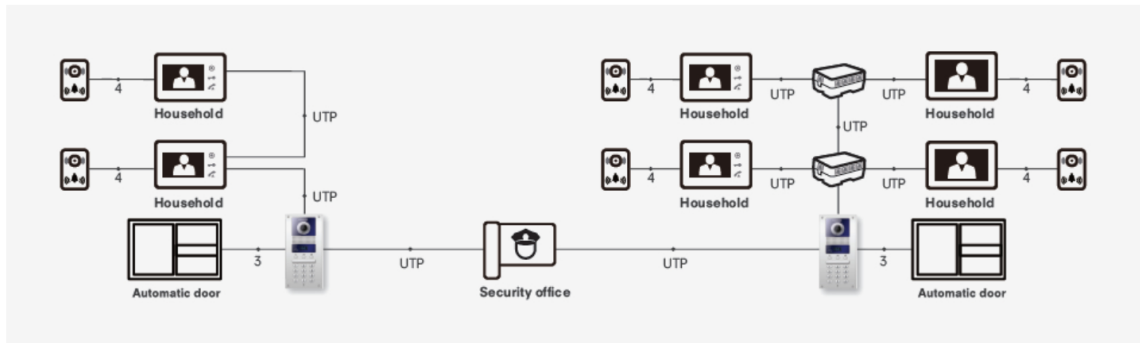

특징

OPTIMIZED FUNCTION

Name search function, and expandable up to 4 lobby phones. Register up to 3 RFID cards per household.

SMART BLUE

Create luxurious atmosphere with COMMAX smart blue color.

CONVENIENT

It enables video, audio, and data communication via one UTP cable to simplify the installation.

시스템 구성도

제원

Power source	DC 12V, 1A	Mount type	Flush-mounted type
Operating temp.	-10°C~+40°C	Wiring	UTP(Cat. 5e)
Distance	Max. 300m(VD-103(N))	RFID card	13.56MHz(Optional)
Image sensor	Color C-MOS 1/4inch	Angle of view	Horizontal: 68°, Vertical: 55°
Min. Illumination	0.1 Lux(Up to 300mm from camera to an object)	Lighting	Color: white LED x 2
		Dimension(mm)	130(W)×315(H)×10(38)(D)